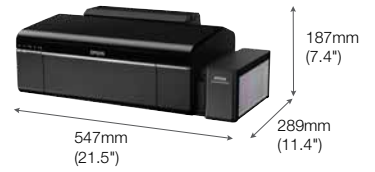

Dimensions & Weight

L805

Weight: 6.0kg (13.2lb)

What's in the box:
Main Unit, Initial Ink Bottles, Power Cable
USB cable, Driver CD, Setup Guide

^{#1} Print speed (Pages Per Minute) is calculated when printed on A4 plain paper in the fastest mode, 10 x 15cm photo print speed when printed on Epson Premium Glossy Photo Paper. Print speed may vary depending on system configuration, print mode, document complexity, software, type of paper used and connectivity. Print speed does not include processing time on host computer.