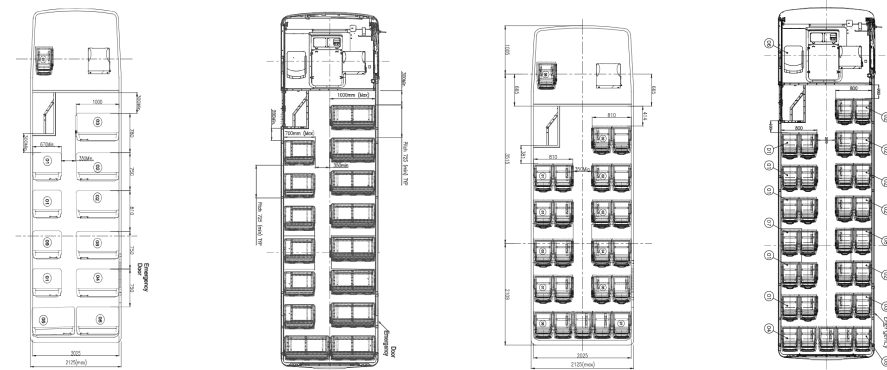

EICHER TRUCKS AND BUSES

**RELIABLE, COMFORTABLE,
PROFITABLE & PROVEN.**

EICHER 10.75
BUS CHASSIS

TECHNICAL SPECIFICATIONS

PARAMETERS	10.75 H	10.75 E	10.75 F	10.75 C	10.75 H (AC)
Wheelbase (mm) (inch)	4265 (168")	3515(138")	3765 (148")	2815 (111")	4265 (168")
Front overhang (mm)	1033 FC 855 FLC	998 FC 855 FLC	1033 FC 998 FLC	1033 FC 998 FLC	1033 FC 855 FLC
Rear overhang (mm)	1850 2479 (58%)	2025 FC 1302 FLC	2176 (58%)	1605 (57%)	1850 2479 (58%)
Overall length (m)	7.777 FC 6.97 FLC	6.538 FC 5.672 FLC	6.974 FC 6.939 FLC	5.453 FC 5.418 FLC	7.777 FC 6.97 FLC
Ground clearance (mm)	210				
Turning circle diameter (m)	16.6	13.7	14.6	14.6	16.6
GVW	7450 Kgs				
Engine make	E483 CRS BS IV			E483 CRS BS IV (With Direct Drive AC)"	
Displacement in cc	3298				
Power	107 HP @ 2600 rpm			114 HP @ 2800 rpm	
Torque	350 Nm @ 1200-1800 rpm			400 Nm @ 1400-1600 rpm	
Clutch	310 mm dia with clutch booster		310 mm dia	275 mm dia	
Transmission make	ET355S				
Type	5 Speed synchromesh				
Chassis type	Straight frame chassis				
Chassis dimension (LxWxH)	210x65x6 (mm)				
Brakes	Dual circuit 'S' cam full air brakes		Hydraulic brakes		
Tyres	7.50x16 - 16 PR				
Suspension	Semi-elliptical				
Steering	Power steering, tilt and telescopic				
Battery	12 V, 130 Ah				
Alternator	75 Amp				
Fuel tank capacity	100 Ltrs		60 Ltrs		100 Ltrs

EICHER SERVICE
AVAILABLE ANYWHERE, ANYTIME

Model : 10.75 E	Model : 10.75 H	Model : 10.75 E	Model : 10.75 H
Wheelbase : 3515 mm	Wheelbase : 4265 mm	Wheelbase : 3515 mm	Wheelbase : 4265 mm
Seating Capacity (STD) : 30+1+1 (3x2)	Seating Capacity (STD) : 40+1+1 (3x2)	HHR Seating : 23+1+1 (2x2)	HHR Seating : 31+1+1 (2x2)