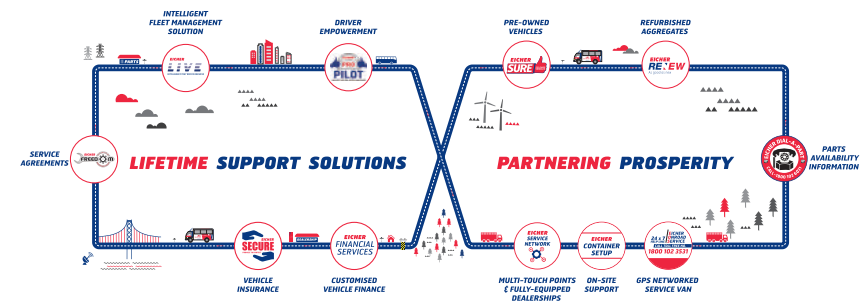

*Eicher Live, Pro Pilot, Eicher Sure and Eicher Container setup is not available for Eicher bus range

CAUTION: • Do not weld or drill on chassis frame. • Accessories and features shown in picture or elsewhere may not constitute standard fitment. • As a result of continuous research and innovations carried out, specifications are merely indicative and are subject to change without notice.

EICHER TRUCKS AND BUSES

VE Commercial Vehicles Ltd.
96, Institutional Area,
3rd Floor, Sector 32
Gurgaon-122001, Haryana.

VE COMMERCIAL VEHICLES
A VOLVO GROUP AND EICHER MOTORS JOINT VENTURE

www.eicher.in/etb | [f](#) [y](#) [in](#) /Eicher Trucks and Buses | [@ETBIndia](#)

Registered Office
CIN: U74900DL2008PLC175032
3rd Floor Select Citywalk,
A-3 District Centre, Saket,
New Delhi - 110017, India;
Email - info@vecv.in

Authorized Dealer