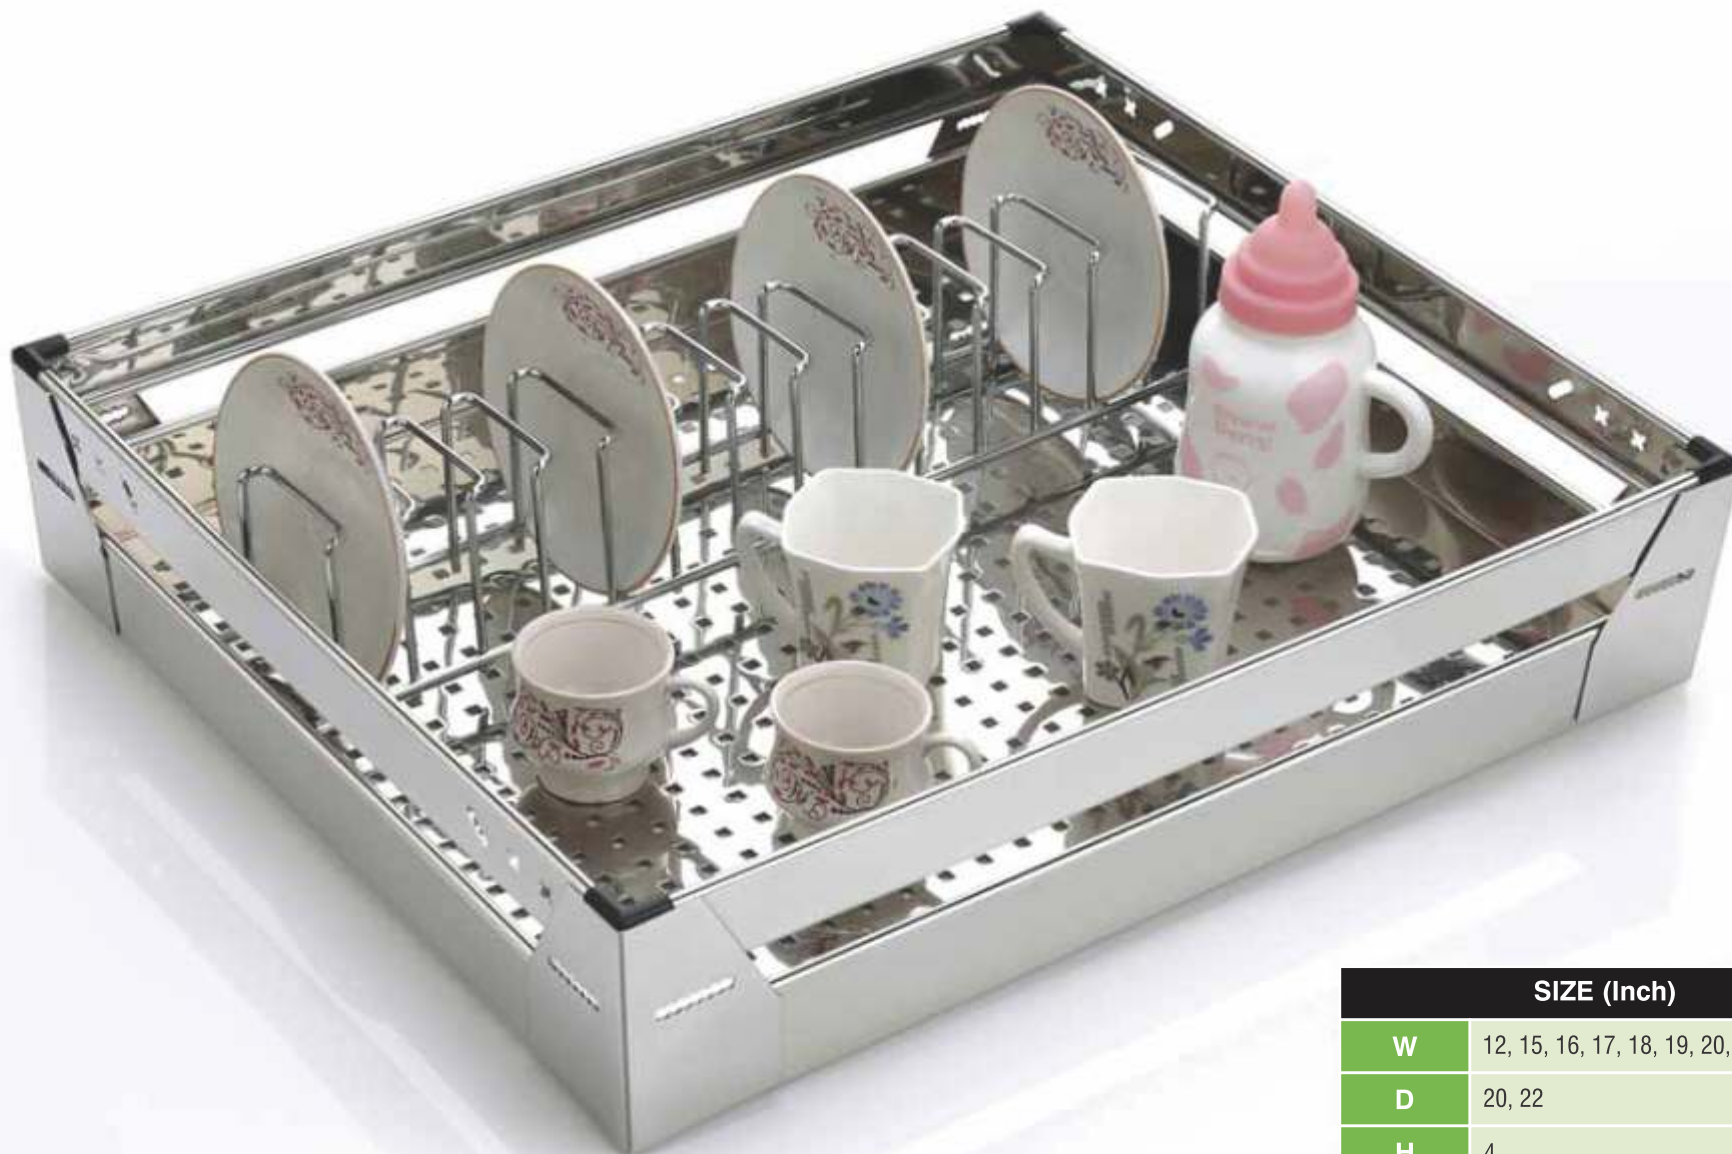

Partition Basket

Gold Series
Full Perforated Round Profile Basket

SIZE (Inch)	
W	12, 15, 16, 17, 18, 19, 20, 21
D	20, 22
H	4, 6, 8

Cup & Saucer Basket

Gold Series

Full Perforated Round Profile Basket

SIZE (Inch)	
W	12, 15, 16, 17, 18, 19, 20, 21
D	20, 22
H	4