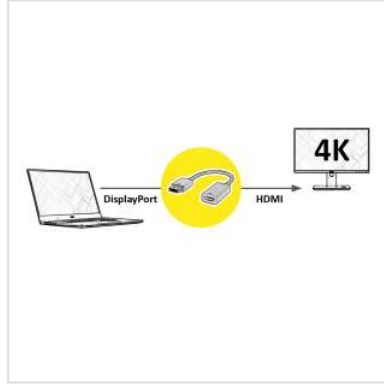

ROLINE GOLD 4K Adapter, active, v1.2, DP-HDMI, M/F

| | |
|---------------------------|---------------|
| Product No. | 12.03.3170 |
| Manufacturer | ROLINE |
| Manufacturer No. | 12.03.3170 |
| EAN (single piece) | 7611990150755 |

2160p

4K

ROLINE GOLD DisplayPort to HDMI cable adapter for connecting a graphics card with DP to a monitor with HDMI connection - with a resolution of up to 3840x2160 @30Hz!

- If you want to connect a graphic card with DisplayPort Female to a monitor by using a HDMI cable, you need this DisplayPort to HDMI adapter
- Connectors: DisplayPort Male, HDMI Female
- DisplayPort version 1.2 allows increased resolutions, higher refresh rates, and greater color depth
- Max. resolution: 3840 x 2160 (@30Hz)
- Active
- Remark: The DisplayPort-HDMI adapter is only working in one direction: the DisplayPort plug has to be connected to the source device (e.g. graphic card)