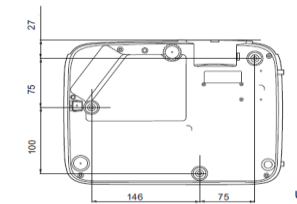

Ceiling/Wall mount installation diagram

Ceiling/Wall mount screw: M4
(Max L = 25 mm; Min L = 20 mm)

Unit: mm

	Quantity
1 HDMI-1	1
2 HDMI-2	1
3 USB Type min B(For Page up/down and FW)	1
4 Computer In (D-sub 15pin, Female)	1
5 Monitor out (D-sub 15pin, Female)	1
6 RS232 In (D-sub 9pin, male)	1
7 Composite Video(RCA)	1
8 S-Video	1
9 Audio in(mini jack)	1
10 Audio out(mini jack)	1
11 IR Receiver(Front+Rear)	2