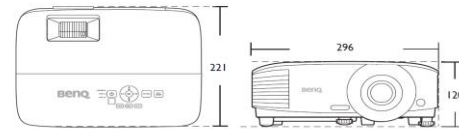

Installation

Dimensions

296 mm (W) x 120 mm (H) x 221 mm (D)