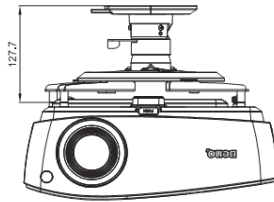

Wall mount/Ceiling mount Chart