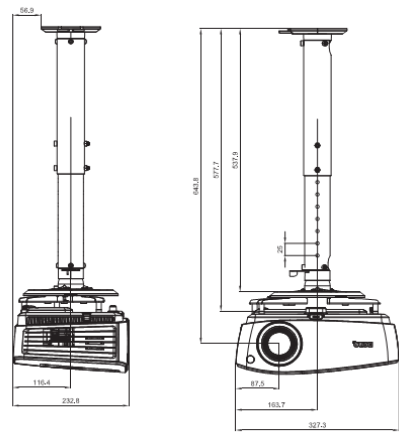

*Lamp life results will vary depending on environmental conditions and usage. Actual product's features and specifications are subject to change without notice.

MW724 Digital Projector

Distance Chart

MW724

Screen size				Distance from screen (mm)			Vertical offset (mm)
Diagonal	W	H	Min length	Average	Max length		
Inch	mm	(mm)	(max. zoom)		(min. zoom)		
40	1016	862	538	933	1107	1280	66
60	1524	1292	808	1416	1677	1937	102
80	2032	1723	1077	1900	2247	2595	135
100	2540	2154	1346	2384	2818	3252	168
120	3048	2585	1615	2867	3388	3909	201
150	3810	3231	2019	3593	4244	4895	251
200	5080	4308	2692	4802	5670	6538	335
250	6350	5385	3365	6011	7096	8181	422
300	7620	6462	4039	7220	8522	9827	505

Wall mount/Ceiling mount Chart

Dimension