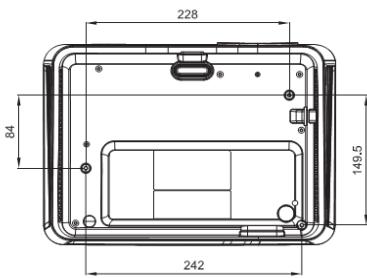

*Lamp life results will vary depending on environmental conditions and usage. Actual product's features and specifications are subject to change without notice.

MW724 Digital Projector

Distance Chart

MW724

Screen size				Distance from screen (mm)			Vertical offset (mm)
Diagonal	W	H	Min length	Average	Max length		
Inch	mm	(mm)	(max. zoom)		(min. zoom)		
40	1016	862	538	933	1107	1280	66
60	1524	1292	808	1416	1677	1937	102
80	2032	1723	1077	1900	2247	2595	135
100	2540	2154	1346	2384	2818	3252	168
120	3048	2585	1615	2867	3388	3909	201
150	3810	3231	2019	3593	4244	4895	251
200	5080	4308	2692	4802	5670	6538	335
250	6350	5385	3365	6011	7096	8181	422
300	7620	6462	4039	7220	8522	9827	505

Wall mount/Ceiling mount Chart

Dimension