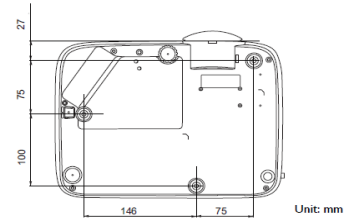

### Dimension and Weight

Product Dimensions (WxHxD)	296x 120 x 221 mm
Product Weight	2.5kg

**Connectivity**

	Quantity		Quantity
1 HDMI-1	1	11 USB (Type mini B)	1
2 HDMI-2/MHL	1	12 IR Receiver(Front+Top)	2
3 PC (D-sub 15pin)	1		
4 Monitor out (D-sub 15pin,Female)	1		
5 Audio in(mini jack)	1		
6 Audio out (mini jack)	1		
7 LAN Port(RJ45 for Network )	1		
8 RS232 In (D-sub 9pin, male)	1		
9 USB TypeA (for USB reader)	1		
10 USB TypeA (for Wireless Dongle)	1		

**Installation**

**Dimensions**

296 mm (W) x 120 mm (H) x 221 mm (D)

Unit: mm

**Ceiling/Wall mount installation diagram**

Ceiling/Wall mount screw: M4  
(Max L = 25 mm; Min L = 20 mm)

Unit: mm