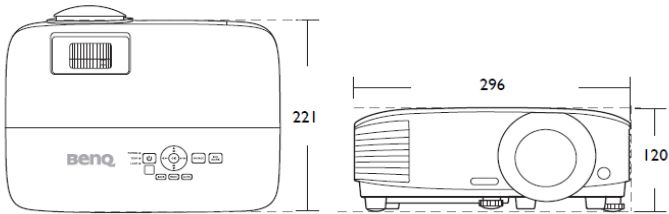

### Dimension and Weight

Product Dimensions (WxHxD)	296x 120 x 221 mm
Product Weight	2.5kg

**Connectivity**

	Quantity		Quantity
1 HDMI-1	1	11 USB (Type mini B)	1
2 HDMI-2/MHL	1	12 IR Receiver(Front+Top)	2
3 PC (D-sub 15pin)	1		
4 Monitor out (D-sub 15pin,Female)	1		
5 Audio in(mini jack)	1		
6 Audio out (mini jack)	1		
7 LAN Port(RJ45 for Network )	1		
8 RS232 In (D-sub 9pin, male)	1		
9 USB TypeA (for USB reader)	1		
10 USB TypeA (for Wireless Dongle)	1		

**Installation**

**Dimensions**

296 mm (W) x 120 mm (H) x 221 mm (D)

Unit: mm

**Ceiling/Wall mount installation diagram**

Ceiling/Wall mount screw: M4  
(Max L = 25 mm; Min L = 20 mm)

Unit: mm