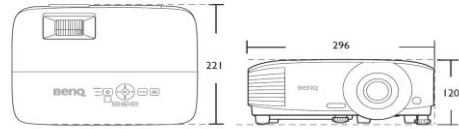

Installation

Dimensions

296 mm (W) x 120 mm (H) x 221 mm (D)