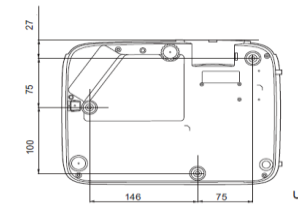

Ceiling/Wall mount installation diagram

Unit: mm