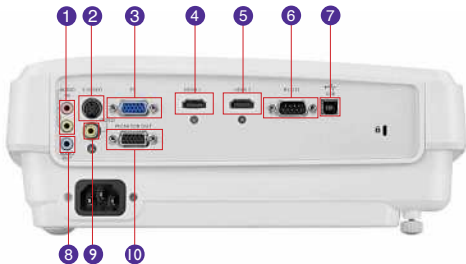

8.7" / 222 mm

3.7" / 95 mm

11.1" / 283mm

*Lamp life results will vary depending on environmental conditions and usage. Actual product's features and specifications are subject to change without notice.

- 1 Audio in (Mini Jack)
- 2 S-Video in
- 3 Computer in (D-sub 15pin)
- 4 HDMI 1
- 5 HDMI 2
- 6 RS-232
- 7 USB (Type B)
- 8 Audio out (Mini Jack)
- 9 Composite video in (RCA)
- 10 Monitor out (D-sub 15pin)