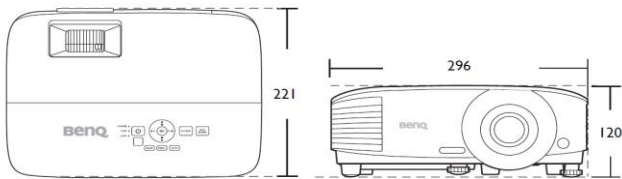

Installation

Ceiling/Wall mount installation diagram

Dimensions

296 mm (W) x 120 mm (H) x 221 mm (D)

Unit: mm

Ceiling/Wall mount screw: M4
(Max L = 25 mm; Min L = 20 mm)

Unit: mm