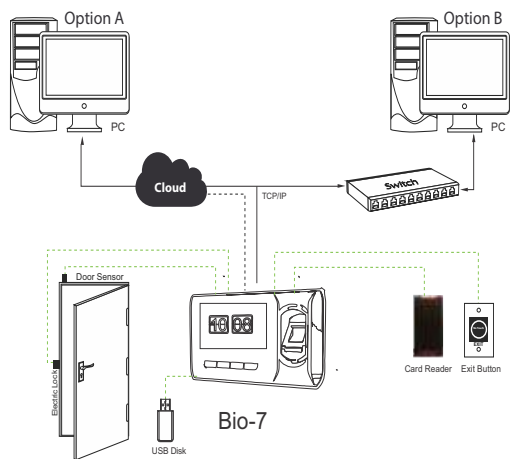

SPECIFICATIONS

Item	Description	Battery	Built-In
User Capacity	10,000	Operating Temperature	-0 °C ~45 °C
Fingerprint Capacity	10,000	Dimension	195 x135 x 43 mm (L x H x D)
Card Capacity	10,000 (EM/Mifare - Optional)	Sensor	600 DPI
Password Capacity	10,000	Operating Voltage	DC 12V/2A
Log Capacity	2,00,000		
Communication Interface	TCP/IP, USB (Host And Slave)		
FRR	0.001%		
FAR	0.00001%		
LCD	4.3" TFT Color Screen		
Verification Time	<0.5 Sec		
Identification Mode	FP, ID+FP, ID+PW, FP+PW		
Fingerprint Image Display	Yes		

Advance Features

- **Camera**
- **Touch Screen**

Configuration